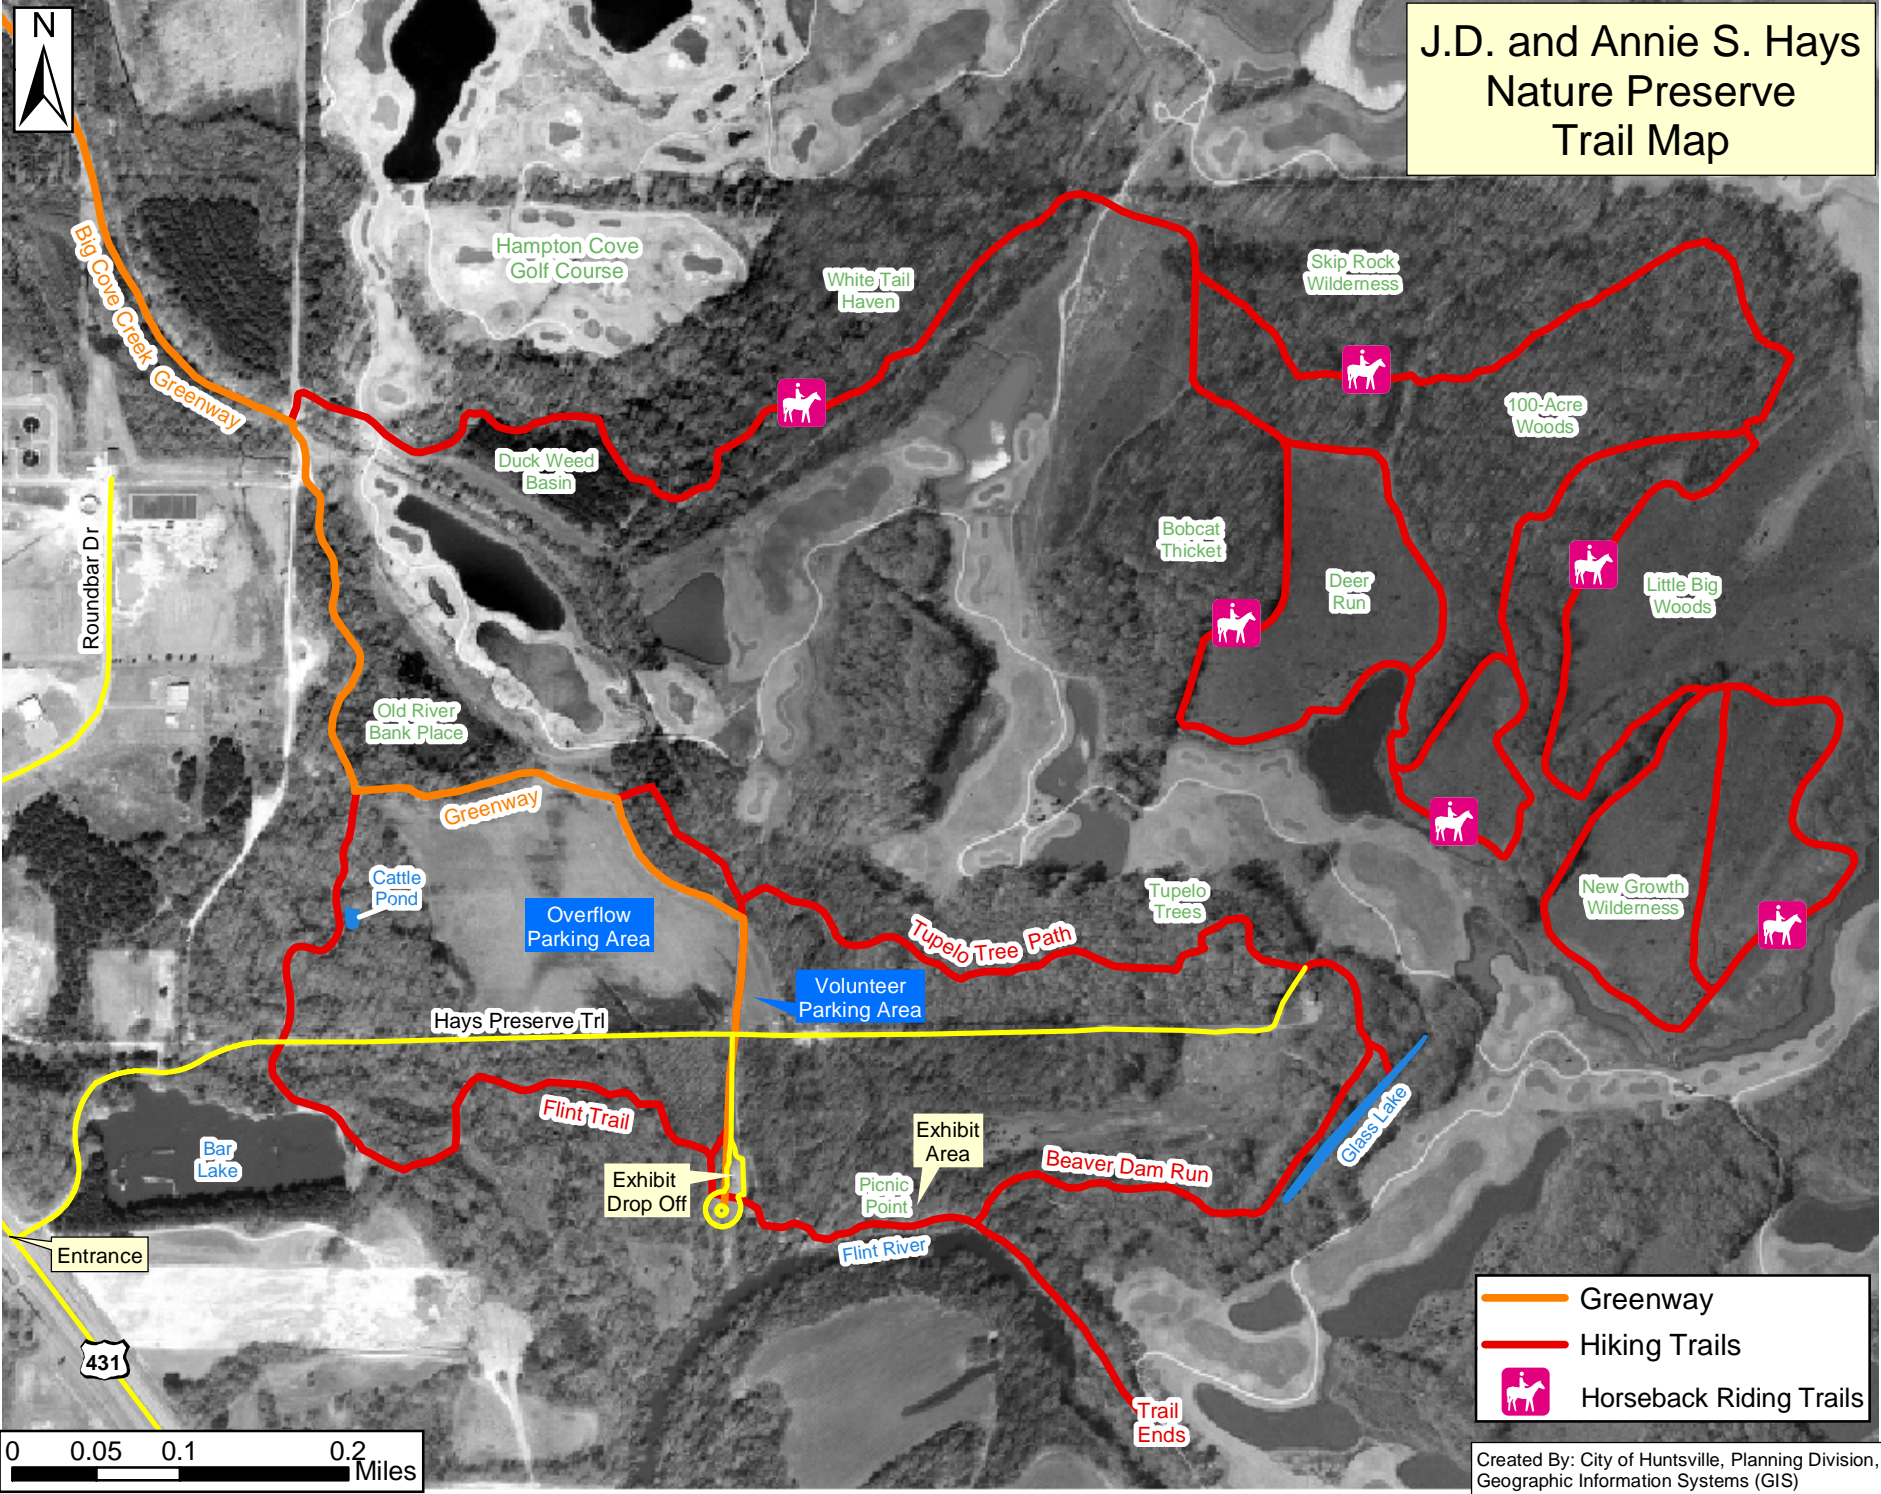

# J.D. and Annie S. Hays Nature Preserve Trail Map

- Greenway
- Hiking Trails
- Horseback Riding Trails

Created By: City of Huntsville, Planning Division, Geographic Information Systems (GIS)